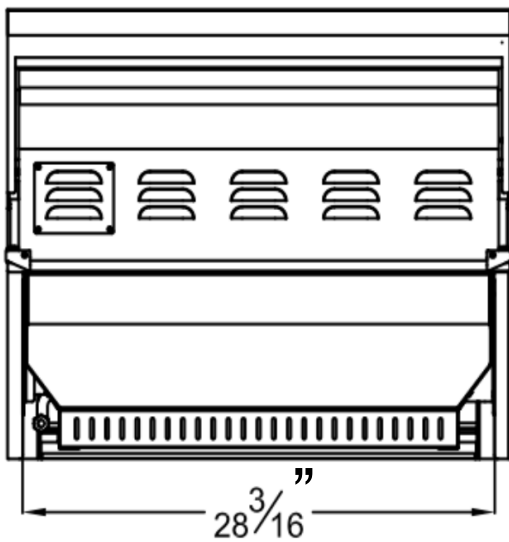

Height Closed: 51 1/4"

Height Open: 60 1/2"

IMPORTANT NOTE:

CARTS ARE SHIPPED UNASSEMBLED IN A FLAT PACK. ASSEMBLY REQUIRES SIMPLE HAND TOOLS. TO LEARN MORE ABOUT ASSEMBLY PLEASE SCAN QR CODE ON FOLLOWING PAGE OR VISIT OUR WEBSITE.

DIMENSIONS

30 INCH LUXURY GRILL

30 INCH LUXURY GRILL

30 INCH LUXURY GRILL

Featuring two professional grade, interlocking 5/16" 304 stainless steel cooking grates.

***Note orientation, grates designed to fit together as Tereaux logo**

DIMENSIONS

36 INCH LUXURY GRILL

36 INCH LUXURY GRILL

36 INCH LUXURY GRILL

Featuring three professional grade, interlocking 5/16" 304 stainless steel cooking grates.

***Note orientation, grates designed to fit together as Tereaux logo**