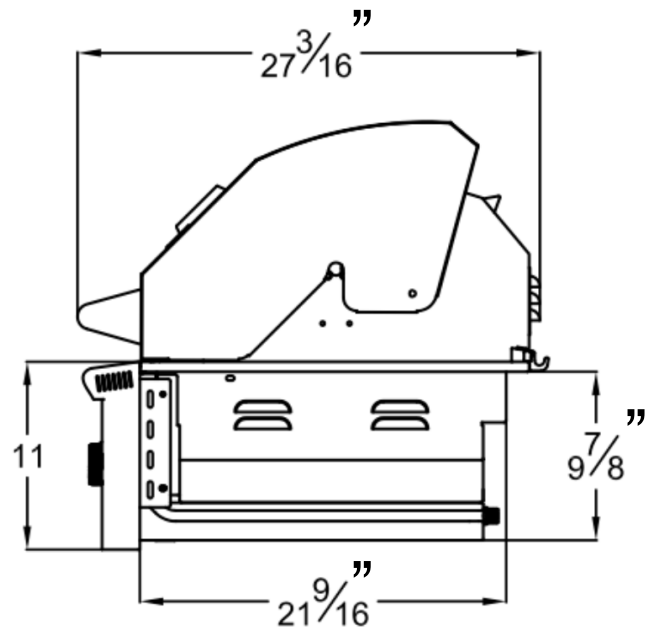

LUXURY GRILL

Product Guide

A GRILL THAT HAS NO COMPROMISES

DIMENSIONS

36 INCH GRILL W/CART

Width Open: 67"

Width Closed: 44 3/8"

Depth Open: 26 5/16"

Height Closed: 51 1/4"

Height Open: 60 1/2"

IMPORTANT NOTE:

CARTS ARE SHIPPED UNASSEMBLED IN A FLAT PACK. ASSEMBLY REQUIRES SIMPLE HAND TOOLS. TO LEARN MORE ABOUT ASSEMBLY PLEASE SCAN QR CODE ON FOLLOWING PAGE OR VISIT OUR WEBSITE.

DIMENSIONS

30 INCH LUXURY GRILL

30 INCH LUXURY GRILL

30 INCH LUXURY GRILL

Featuring two professional grade, interlocking 5/16" 304 stainless steel cooking grates.

***Note orientation, grates designed to fit together as Tereaux logo**

DIMENSIONS

36 INCH LUXURY GRILL

36 INCH LUXURY GRILL

36 INCH LUXURY GRILL

Featuring three professional grade, interlocking 5/16" 304 stainless steel cooking grates.

***Note orientation, grates designed to fit together as Tereaux logo**