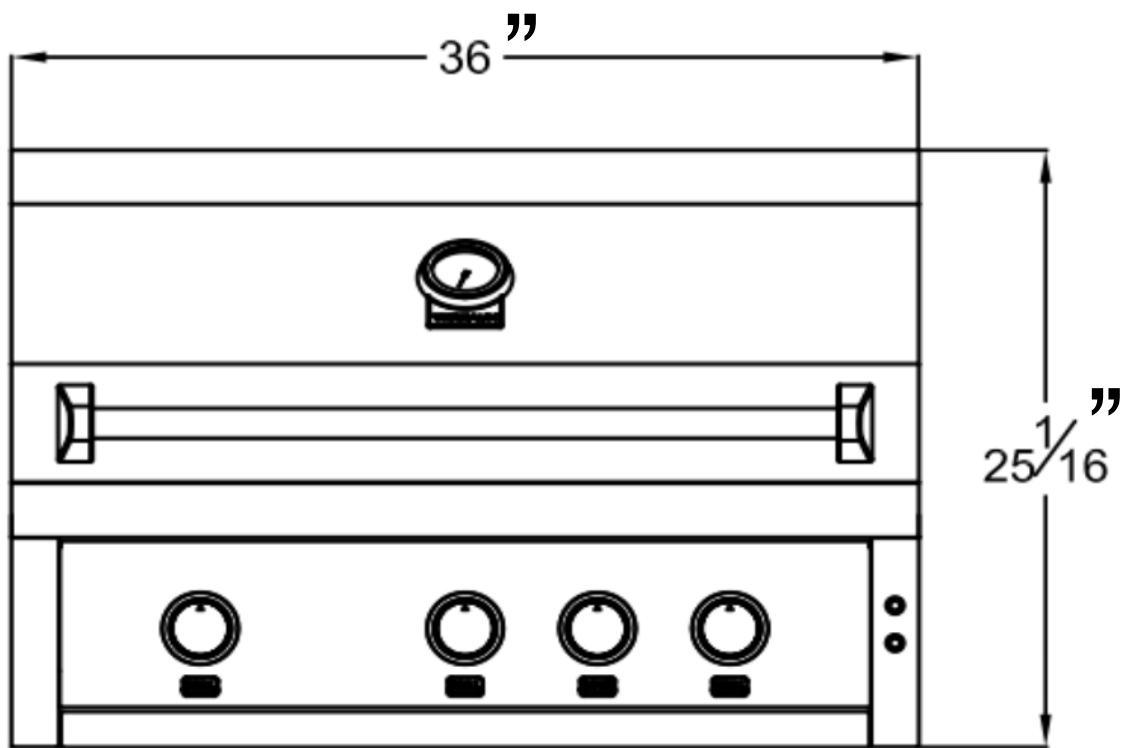

Height Closed: 51 1/4"

Height Open: 60 1/2"

IMPORTANT NOTE:

CARTS ARE SHIPPED UNASSEMBLED IN A FLAT PACK. ASSEMBLY REQUIRES SIMPLE HAND TOOLS. TO LEARN MORE ABOUT ASSEMBLY PLEASE SCAN QR CODE ON FOLLOWING PAGE OR VISIT OUR WEBSITE.

DIMENSIONS

30 INCH LUXURY GRILL

30 INCH LUXURY GRILL

30 INCH LUXURY GRILL

Featuring two professional grade, interlocking 5/16" 304 stainless steel cooking grates.

***Note orientation, grates designed to fit together as Tereaux logo**

DIMENSIONS

36 INCH LUXURY GRILL

36 INCH LUXURY GRILL

36 INCH LUXURY GRILL

Featuring three professional grade, interlocking 5/16" 304 stainless steel cooking grates.

***Note orientation, grates designed to fit together as Tereaux logo**