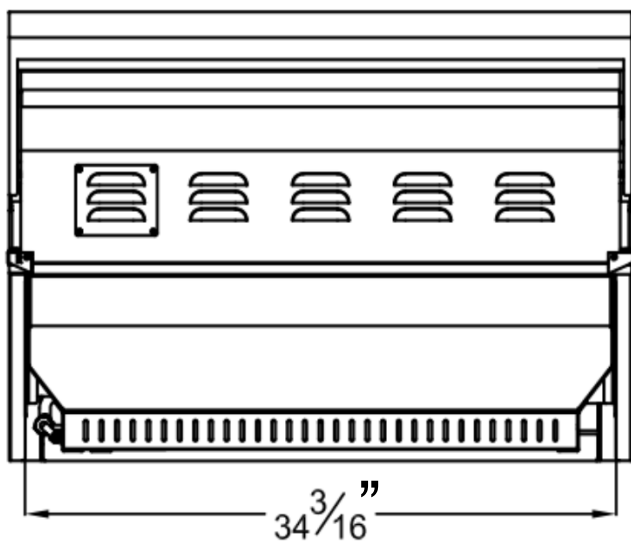

Height Closed: 51 1/4"

Height Open: 60 1/2"

IMPORTANT NOTE:

CARTS ARE SHIPPED UNASSEMBLED IN A FLAT PACK. ASSEMBLY REQUIRES SIMPLE HAND TOOLS. TO LEARN MORE ABOUT ASSEMBLY PLEASE SCAN QR CODE ON FOLLOWING PAGE OR VISIT OUR WEBSITE.

DIMENSIONS

30 INCH LUXURY GRILL

30 INCH LUXURY GRILL

30 INCH LUXURY GRILL

Featuring two professional grade, interlocking 5/16" 304 stainless steel cooking grates.

***Note orientation, grates designed to fit together as Tereaux logo**

DIMENSIONS

36 INCH LUXURY GRILL

36 INCH LUXURY GRILL

36 INCH LUXURY GRILL

Featuring three professional grade, interlocking 5/16" 304 stainless steel cooking grates.

***Note orientation, grates designed to fit together as Tereaux logo**