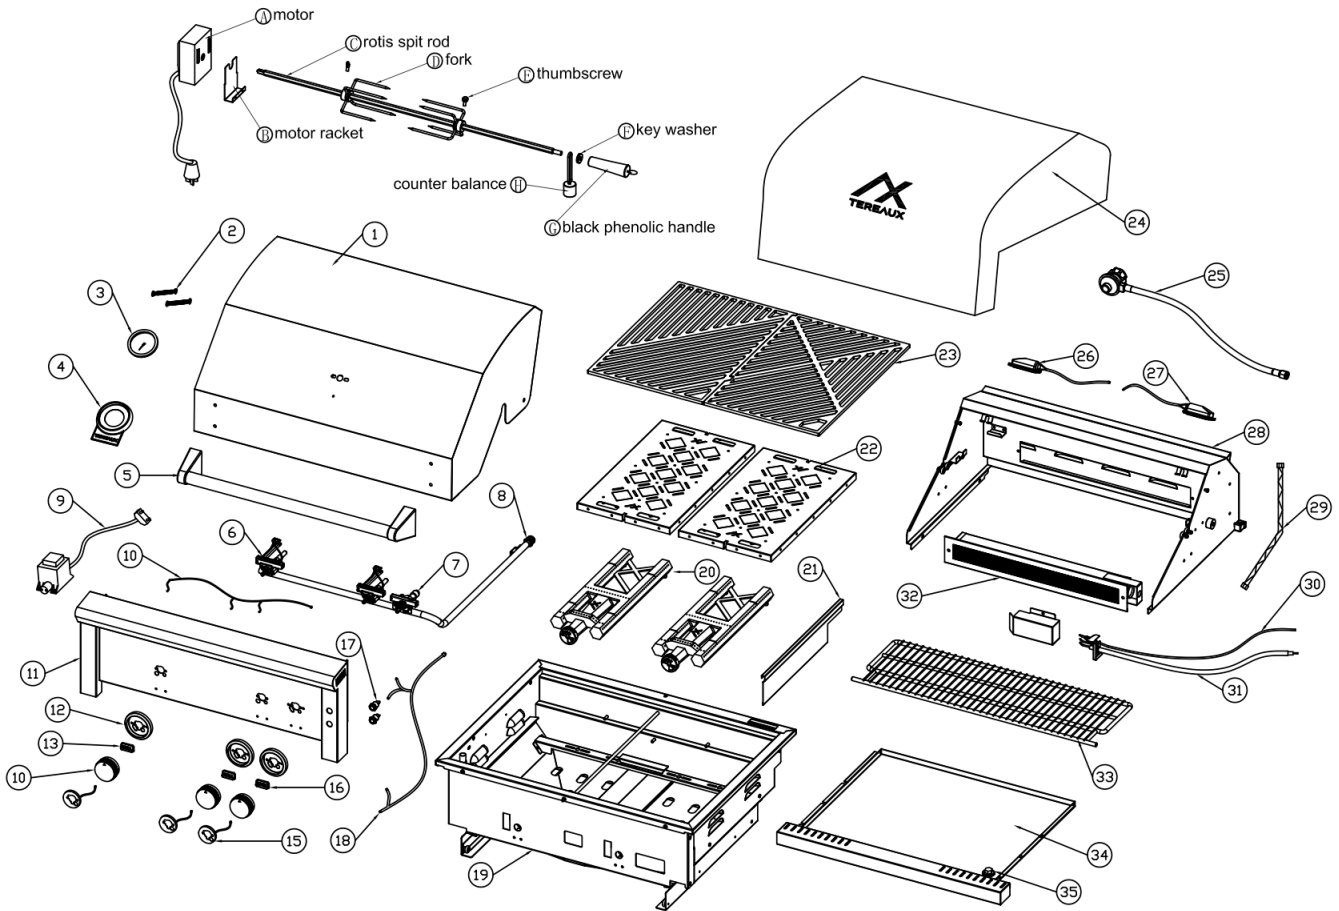

Height Closed: 51 1/4"

Height Open: 60 1/2"

IMPORTANT NOTE:

CARTS ARE SHIPPED UNASSEMBLED IN A FLAT PACK. ASSEMBLY REQUIRES SIMPLE HAND TOOLS. TO LEARN MORE ABOUT ASSEMBLY PLEASE SCAN QR CODE ON FOLLOWING PAGE OR VISIT OUR WEBSITE.

DIMENSIONS

30 INCH LUXURY GRILL

30 INCH LUXURY GRILL

30 INCH LUXURY GRILL

Featuring two professional grade, interlocking 5/16" 304 stainless steel cooking grates.

***Note orientation, grates designed to fit together as Tereaux logo**

DIMENSIONS

36 INCH LUXURY GRILL

36 INCH LUXURY GRILL

36 INCH LUXURY GRILL

Featuring three professional grade, interlocking 5/16" 304 stainless steel cooking grates.

***Note orientation, grates designed to fit together as Tereaux logo**