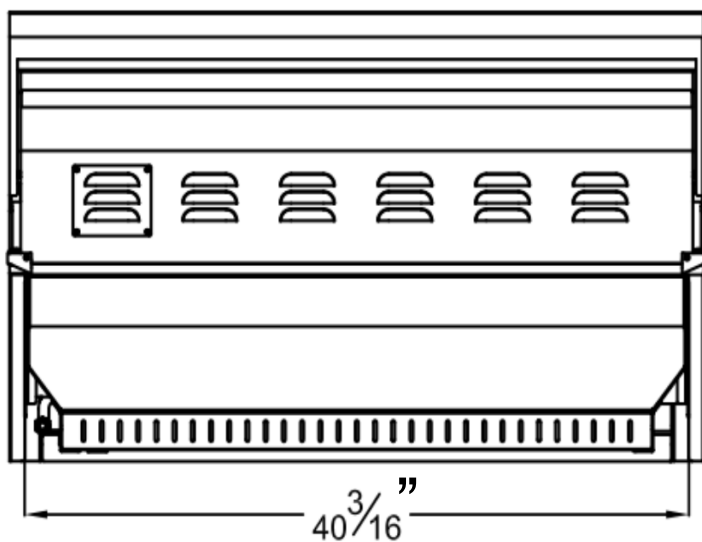

DIMENSIONS

30 INCH LUXURY GRILL

30 INCH LUXURY GRILL

30 INCH LUXURY GRILL

Featuring two professional grade, interlocking 5/16" 304 stainless steel cooking grates.

***Note orientation, grates designed to fit together as Tereaux logo**

DIMENSIONS

36 INCH LUXURY GRILL

36 INCH LUXURY GRILL

36 INCH LUXURY GRILL

Featuring three professional grade, interlocking 5/16" 304 stainless steel cooking grates.

***Note orientation, grates designed to fit together as Tereaux logo**

DIMENSIONS

42 INCH LUXURY GRILL

42 INCH LUXURY GRILL

42 INCH LUXURY GRILL

Featuring four professional grade, interlocking 5/16" 304 stainless steel cooking grates.

***Note orientation, grates designed to fit together as Tereaux logo**