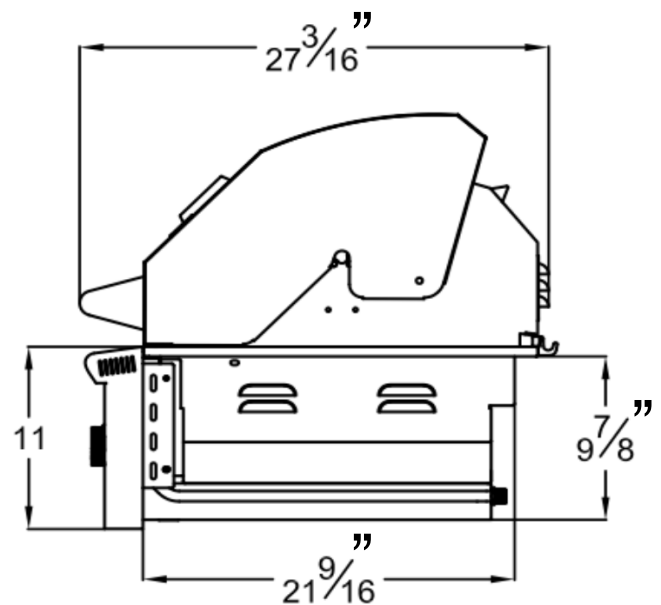

DIMENSIONS

30 INCH LUXURY GRILL

30 INCH LUXURY GRILL

30 INCH LUXURY GRILL

Featuring two professional grade, interlocking 5/16" 304 stainless steel cooking grates.

***Note orientation, grates designed to fit together as Tereaux logo**

DIMENSIONS

36 INCH LUXURY GRILL

36 INCH LUXURY GRILL

36 INCH LUXURY GRILL

Featuring three professional grade, interlocking 5/16" 304 stainless steel cooking grates.

***Note orientation, grates designed to fit together as Tereaux logo**

DIMENSIONS

42 INCH LUXURY GRILL

42 INCH LUXURY GRILL

42 INCH LUXURY GRILL

Featuring four professional grade, interlocking 5/16" 304 stainless steel cooking grates.

***Note orientation, grates designed to fit together as Tereaux logo**