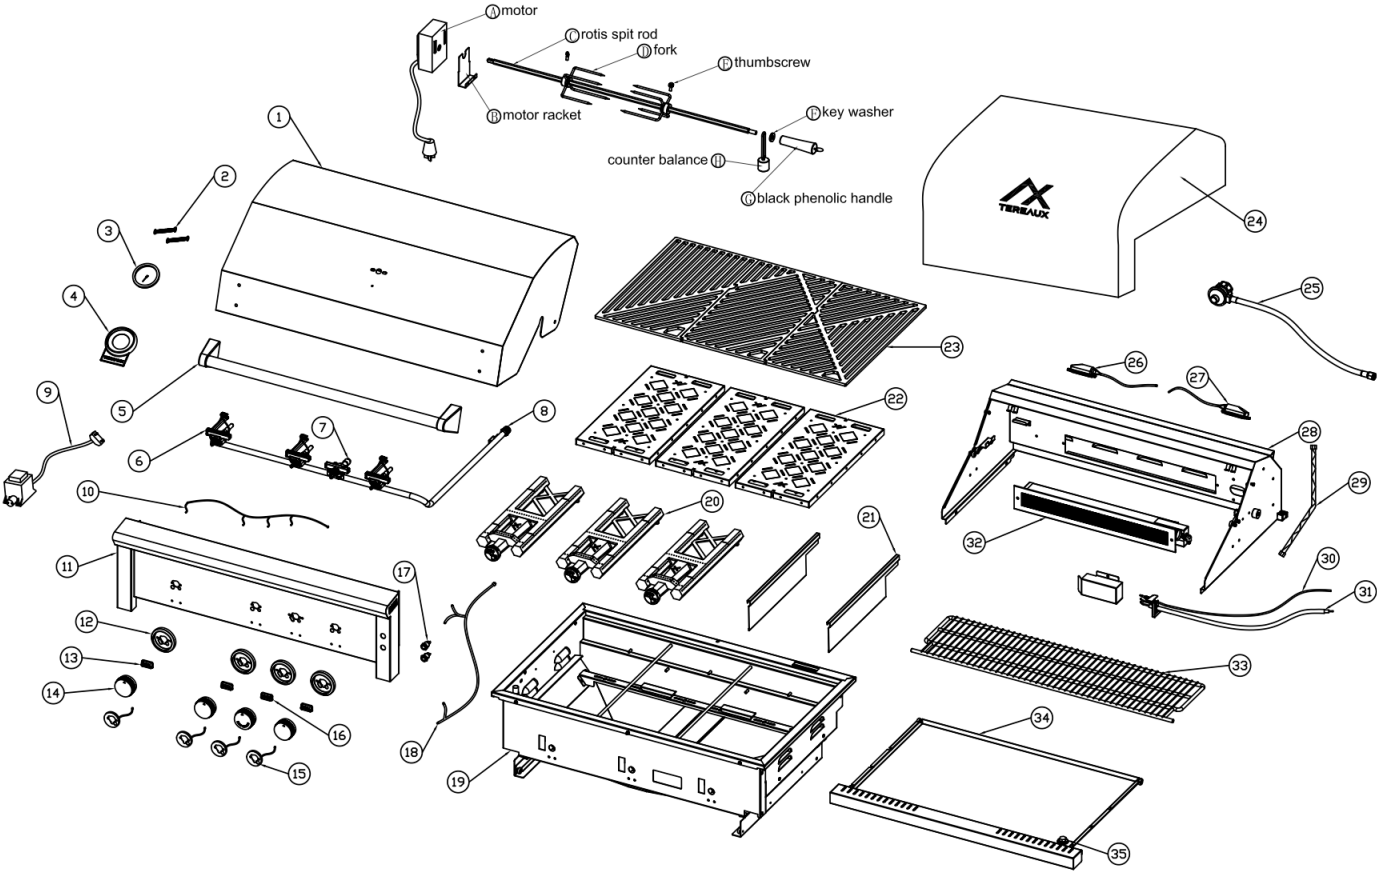

Height Closed: 51 1/4"

Height Open: 60 1/2"

IMPORTANT NOTE:

CARTS ARE SHIPPED UNASSEMBLED IN A FLAT PACK. ASSEMBLY REQUIRES SIMPLE HAND TOOLS. TO LEARN MORE ABOUT ASSEMBLY PLEASE SCAN QR CODE ON FOLLOWING PAGE OR VISIT OUR WEBSITE.

DIMENSIONS

30 INCH LUXURY GRILL

30 INCH LUXURY GRILL

30 INCH LUXURY GRILL

Featuring two professional grade, interlocking 5/16" 304 stainless steel cooking grates.

***Note orientation, grates designed to fit together as Tereaux logo**

DIMENSIONS

36 INCH LUXURY GRILL

36 INCH LUXURY GRILL

36 INCH LUXURY GRILL

Featuring three professional grade, interlocking 5/16" 304 stainless steel cooking grates.

***Note orientation, grates designed to fit together as Tereaux logo**

PRODUCT INFO

PARTS KEY FOR BLOWOUT

Luxury Grill Blowout Diagram		NG Conversion Kit (Packaged in LP Grill)	
1	Hood	1	2.26 Main Burner Nozzle
2	Hood Spring	2	1.5 Rear Burner Nozzle
3	Temperature Gauge	3	Power Switch
4	Temperature Gauge Bezel	4	Halogen Lamp Bulb
5	Hood Handle		
6	Main Valve		
7	Rear Valve	LP Conversion Kith (Packaged in NG Grill)	
8	Gas Manifold		
9	60W Transformer	1	1.4 Main Burner Nozzle
10	LED Wire	2	1.1 Rear Burner Nozzle
11	Control Panel	3	Power Switch
12	Knob Bezel	4	Halogen Lamp Bulb
13	Grill Label	5	NG to LP Connector
14	Knob		
15	LED		
16	Rotis Label		
17	Power Switch		
18	Main Wire		
19	Firebox		
20	Main Burner		
21	Seperator Plate		
22	Ceramic Flame Tamer		
23	Cooking Grate		
24	Rain Cover		
25	LP Regulator		
26	Halogen Lamp (Long Wire)		
27	Halogen Lamp (Short Wire)		
28	Back Cover		
29	Corrugated Pipe		
30	Thermocouple		
31	Ignitor Pin		
32	Rear Burner		
33	Warming Rack		
34	Drip Tray		
35	Drip Tray Plug		