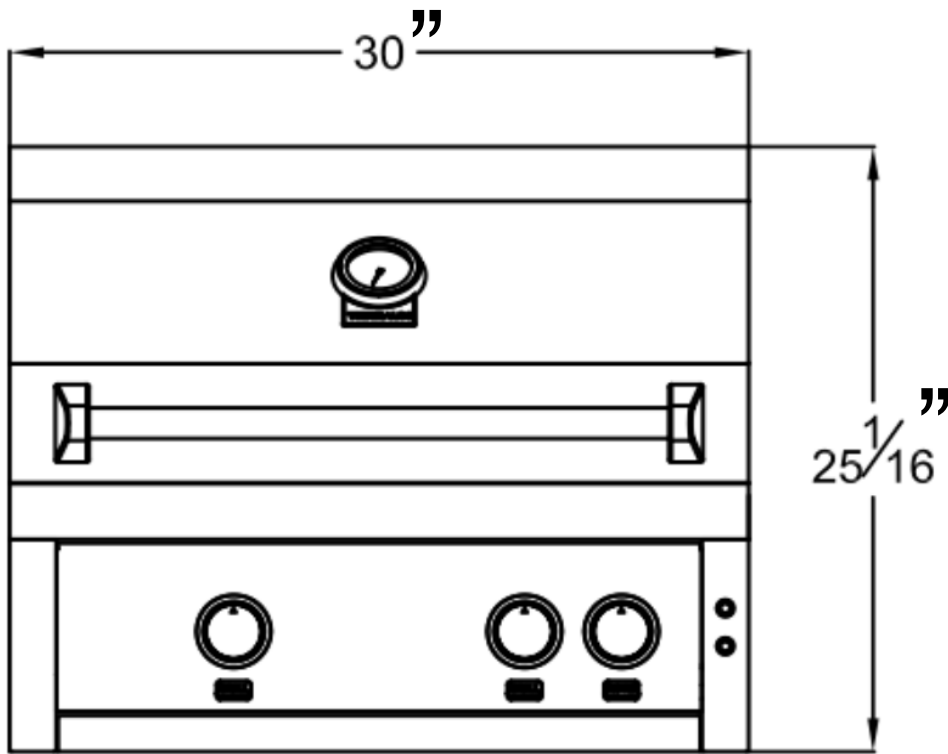

LUXURY GRILL

Product Guide

A GRILL THAT HAS NO COMPROMISES

DIMENSIONS

36 INCH GRILL W/CART

Width Open: 67"

Width Closed: 44 3/8"

Depth Open: 26 5/16"

Height Closed: 51 1/4"

Height Open: 60 1/2"

IMPORTANT NOTE:

CARTS ARE SHIPPED UNASSEMBLED IN A FLAT PACK. ASSEMBLY REQUIRES SIMPLE HAND TOOLS. TO LEARN MORE ABOUT ASSEMBLY PLEASE SCAN QR CODE ON FOLLOWING PAGE OR VISIT OUR WEBSITE.

DIMENSIONS

30 INCH LUXURY GRILL

30 INCH LUXURY GRILL

30 INCH LUXURY GRILL

Featuring two professional grade, interlocking 5/16" 304 stainless steel cooking grates.

***Note orientation, grates designed to fit together as Tereaux logo**

DIMENSIONS

36 INCH LUXURY GRILL

36 INCH LUXURY GRILL

36 INCH LUXURY GRILL

Featuring three professional grade, interlocking 5/16" 304 stainless steel cooking grates.

***Note orientation, grates designed to fit together as Tereaux logo**