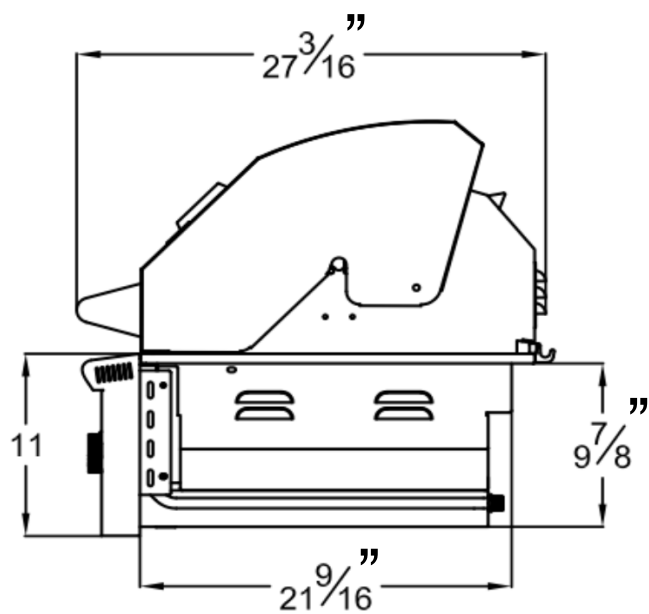

LUXURY GRILL

Product Guide

A GRILL THAT HAS NO COMPROMISES

DIMENSIONS

36 INCH GRILL W/CART

Width Open: 67"

Width Closed: 44 3/8"

Depth Open: 26 5/16"

Height Closed: 51 1/4"

Height Open: 60 1/2"

IMPORTANT NOTE:

CARTS ARE SHIPPED UNASSEMBLED IN A FLAT PACK. ASSEMBLY REQUIRES SIMPLE HAND TOOLS. TO LEARN MORE ABOUT ASSEMBLY PLEASE SCAN QR CODE ON FOLLOWING PAGE OR VISIT OUR WEBSITE.

DIMENSIONS

30 INCH LUXURY GRILL

30 INCH LUXURY GRILL

30 INCH LUXURY GRILL

Featuring two professional grade, interlocking 5/16" 304 stainless steel cooking grates.

***Note orientation, grates designed to fit together as Tereaux logo**

DIMENSIONS

36 INCH LUXURY GRILL

36 INCH LUXURY GRILL

36 INCH LUXURY GRILL

Featuring three professional grade, interlocking 5/16" 304 stainless steel cooking grates.

***Note orientation, grates designed to fit together as Tereaux logo**