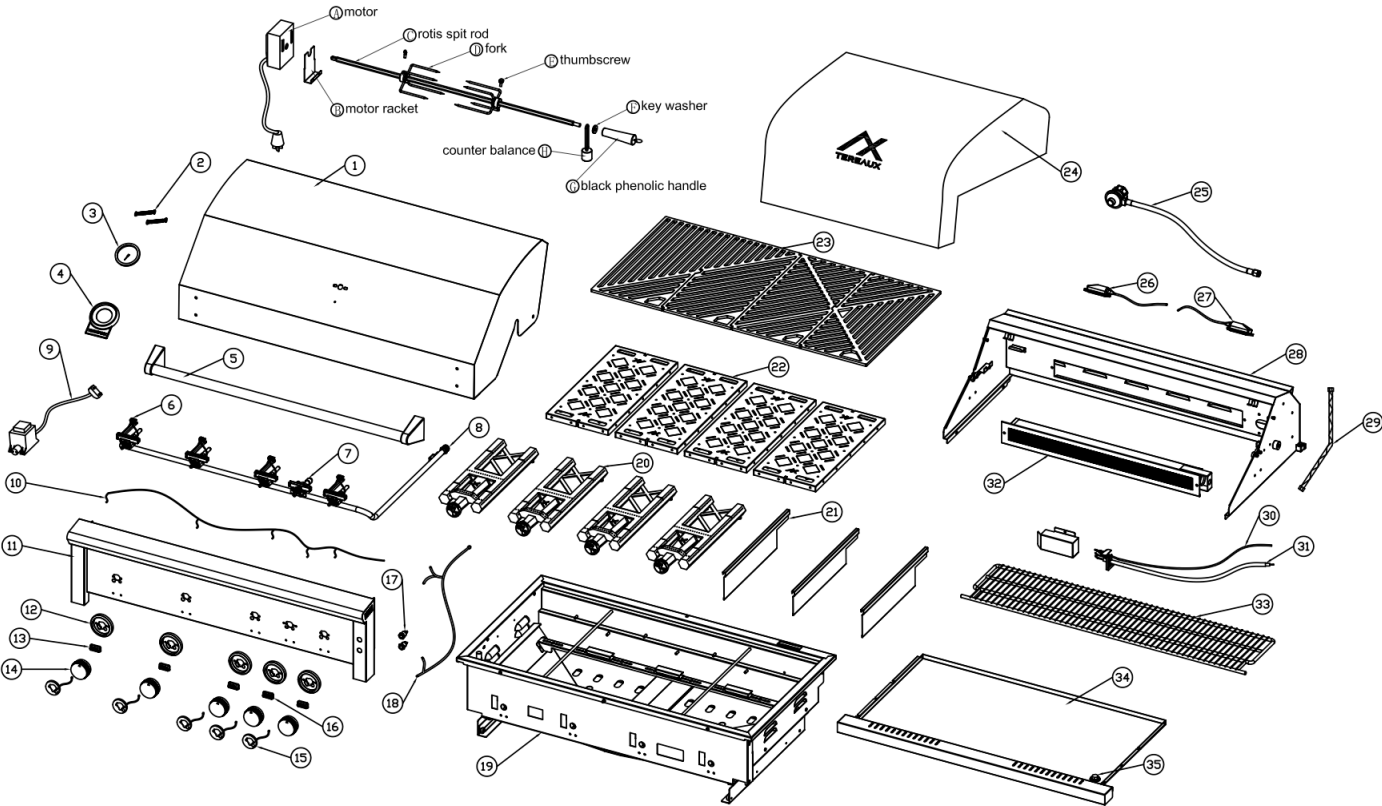

42 INCH LUXURY GRILL

Featuring four professional grade, interlocking 5/16" 304 stainless steel cooking grates.

*Note orientation, grates designed to fit together as Tereaux logo

PRODUCT INFO

PARTS KEY FOR BLOWOUT

Luxury Grill Blowout Diagram		NG Conversion Kit (Packaged in LP Grill)	
1	Hood	1	2.26 Main Burner Nozzle
2	Hood Spring	2	1.5 Rear Burner Nozzle
3	Temperature Gauge	3	Power Switch
4	Temperature Gauge Bezel	4	Halogen Lamp Bulb
5	Hood Handle		
6	Main Valve		
7	Rear Valve	LP Conversion Kith (Packaged in NG Grill)	
8	Gas Manifold		
9	60W Transformer	1	1.4 Main Burner Nozzle
10	LED Wire	2	1.1 Rear Burner Nozzle
11	Control Panel	3	Power Switch
12	Knob Bezel	4	Halogen Lamp Bulb
13	Grill Label	5	NG to LP Connector
14	Knob		
15	LED		
16	Rotis Label		
17	Power Switch		
18	Main Wire		
19	Firebox		
20	Main Burner		
21	Seperator Plate		
22	Ceramic Flame Tamer		
23	Cooking Grate		
24	Rain Cover		
25	LP Regulator		
26	Halogen Lamp (Long Wire)		
27	Halogen Lamp (Short Wire)		
28	Back Cover		
29	Corrugated Pipe		
30	Thermocouple		
31	Ignitor Pin		
32	Rear Burner		
33	Warming Rack		
34	Drip Tray		
35	Drip Tray Plug