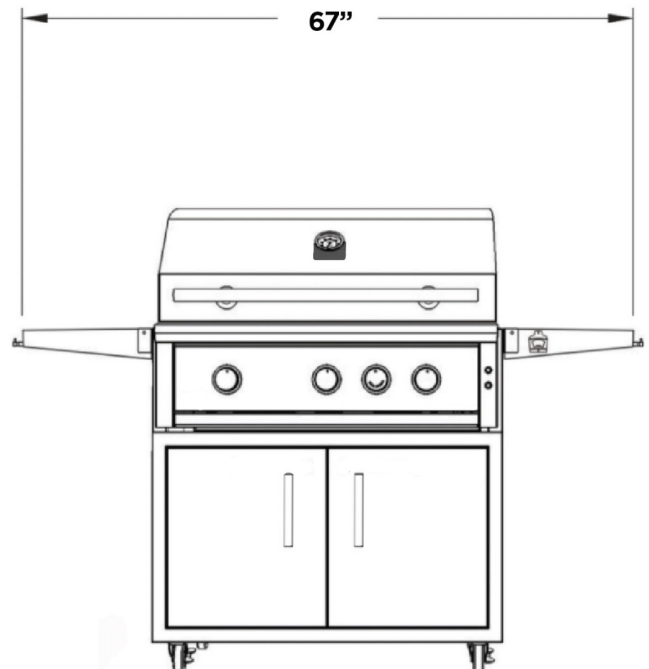

LUXURY GRILL

Product Guide

A GRILL THAT HAS NO COMPROMISES

DIMENSIONS

36 INCH GRILL W/CART

Width Open: 67"

Width Closed: 44 3/8"

Depth Open: 26 5/16"

Height Closed: 51 1/4"

Height Open: 60 1/2"

IMPORTANT NOTE:

CARTS ARE SHIPPED UNASSEMBLED IN A FLAT PACK. ASSEMBLY REQUIRES SIMPLE HAND TOOLS. TO LEARN MORE ABOUT ASSEMBLY PLEASE SCAN QR CODE ON FOLLOWING PAGE OR VISIT OUR WEBSITE.

DIMENSIONS

30 INCH LUXURY GRILL

30 INCH LUXURY GRILL

30 INCH LUXURY GRILL

Featuring two professional grade, interlocking 5/16" 304 stainless steel cooking grates.

***Note orientation, grates designed to fit together as Tereaux logo**

DIMENSIONS

36 INCH LUXURY GRILL

36 INCH LUXURY GRILL

36 INCH LUXURY GRILL

Featuring three professional grade, interlocking 5/16" 304 stainless steel cooking grates.

***Note orientation, grates designed to fit together as Tereaux logo**