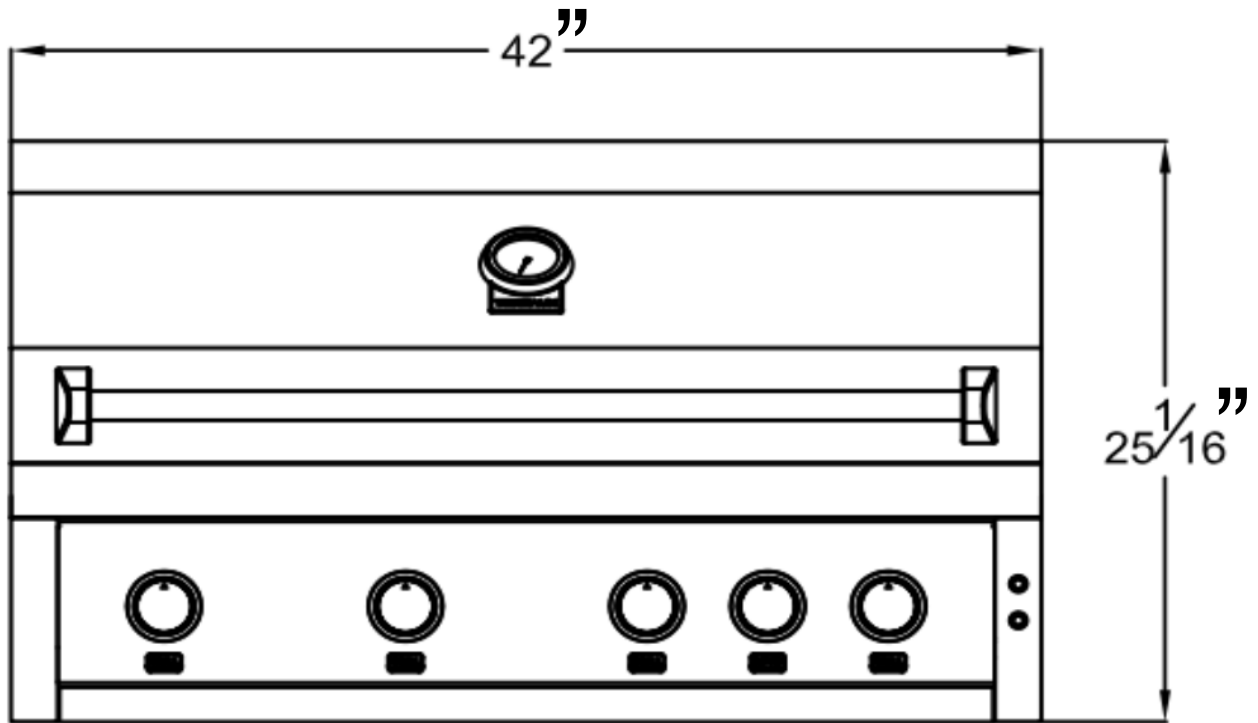

DIMENSIONS

30 INCH LUXURY GRILL

30 INCH LUXURY GRILL

30 INCH LUXURY GRILL

Featuring two professional grade, interlocking 5/16" 304 stainless steel cooking grates.

***Note orientation, grates designed to fit together as Tereaux logo**

DIMENSIONS

36 INCH LUXURY GRILL

36 INCH LUXURY GRILL

36 INCH LUXURY GRILL

Featuring three professional grade, interlocking 5/16" 304 stainless steel cooking grates.

***Note orientation, grates designed to fit together as Tereaux logo**

DIMENSIONS

42 INCH LUXURY GRILL

42 INCH LUXURY GRILL

42 INCH LUXURY GRILL

Featuring four professional grade, interlocking 5/16" 304 stainless steel cooking grates.

***Note orientation, grates designed to fit together as Tereaux logo**