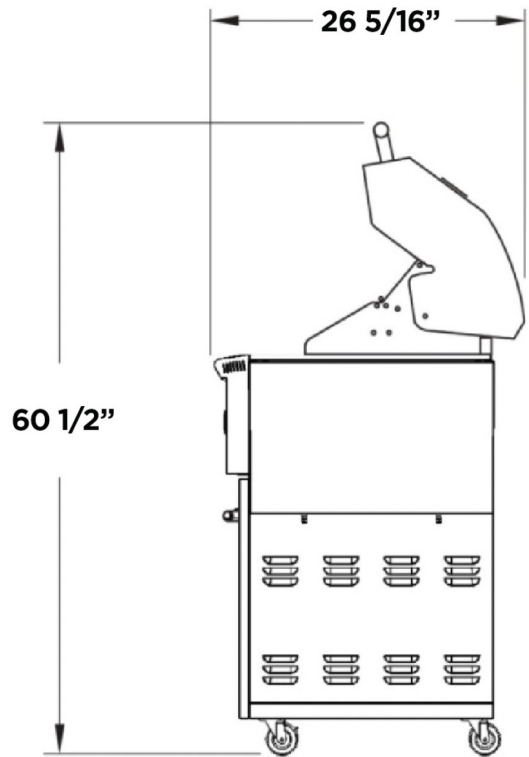

LUXURY GRILL

Product Guide

A GRILL THAT HAS NO COMPROMISES

DIMENSIONS

36 INCH GRILL W/CART

Width Open: 67"

Width Closed: 44 3/8"

Depth Open: 26 5/16"

Height Closed: 51 1/4"

Height Open: 60 1/2"

IMPORTANT NOTE:

CARTS ARE SHIPPED UNASSEMBLED IN A FLAT PACK. ASSEMBLY REQUIRES SIMPLE HAND TOOLS. TO LEARN MORE ABOUT ASSEMBLY PLEASE SCAN QR CODE ON FOLLOWING PAGE OR VISIT OUR WEBSITE.

DIMENSIONS

30 INCH LUXURY GRILL

30 INCH LUXURY GRILL

30 INCH LUXURY GRILL

Featuring two professional grade, interlocking 5/16" 304 stainless steel cooking grates.

***Note orientation, grates designed to fit together as Tereaux logo**

DIMENSIONS

36 INCH LUXURY GRILL

36 INCH LUXURY GRILL

36 INCH LUXURY GRILL

Featuring three professional grade, interlocking 5/16" 304 stainless steel cooking grates.

***Note orientation, grates designed to fit together as Tereaux logo**