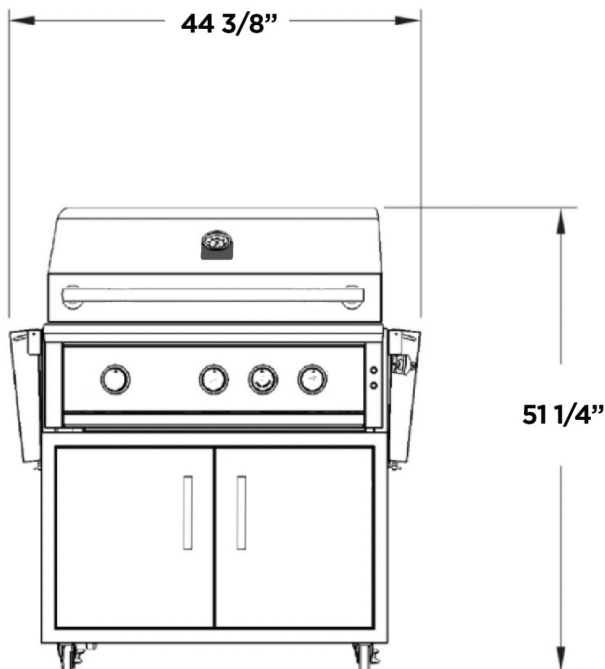

LUXURY GRILL

Product Guide

A GRILL THAT HAS NO COMPROMISES

DIMENSIONS

36 INCH GRILL W/CART

Width Open: 67"

Width Closed: 44 3/8"

Depth Open: 26 5/16"

Height Closed: 51 1/4"

Height Open: 60 1/2"

IMPORTANT NOTE:

CARTS ARE SHIPPED UNASSEMBLED IN A FLAT PACK. ASSEMBLY REQUIRES SIMPLE HAND TOOLS. TO LEARN MORE ABOUT ASSEMBLY PLEASE SCAN QR CODE ON FOLLOWING PAGE OR VISIT OUR WEBSITE.

DIMENSIONS

30 INCH LUXURY GRILL

30 INCH LUXURY GRILL

30 INCH LUXURY GRILL

Featuring two professional grade, interlocking 5/16" 304 stainless steel cooking grates.

***Note orientation, grates designed to fit together as Tereaux logo**

DIMENSIONS

36 INCH LUXURY GRILL

36 INCH LUXURY GRILL

36 INCH LUXURY GRILL

Featuring three professional grade, interlocking 5/16" 304 stainless steel cooking grates.

***Note orientation, grates designed to fit together as Tereaux logo**